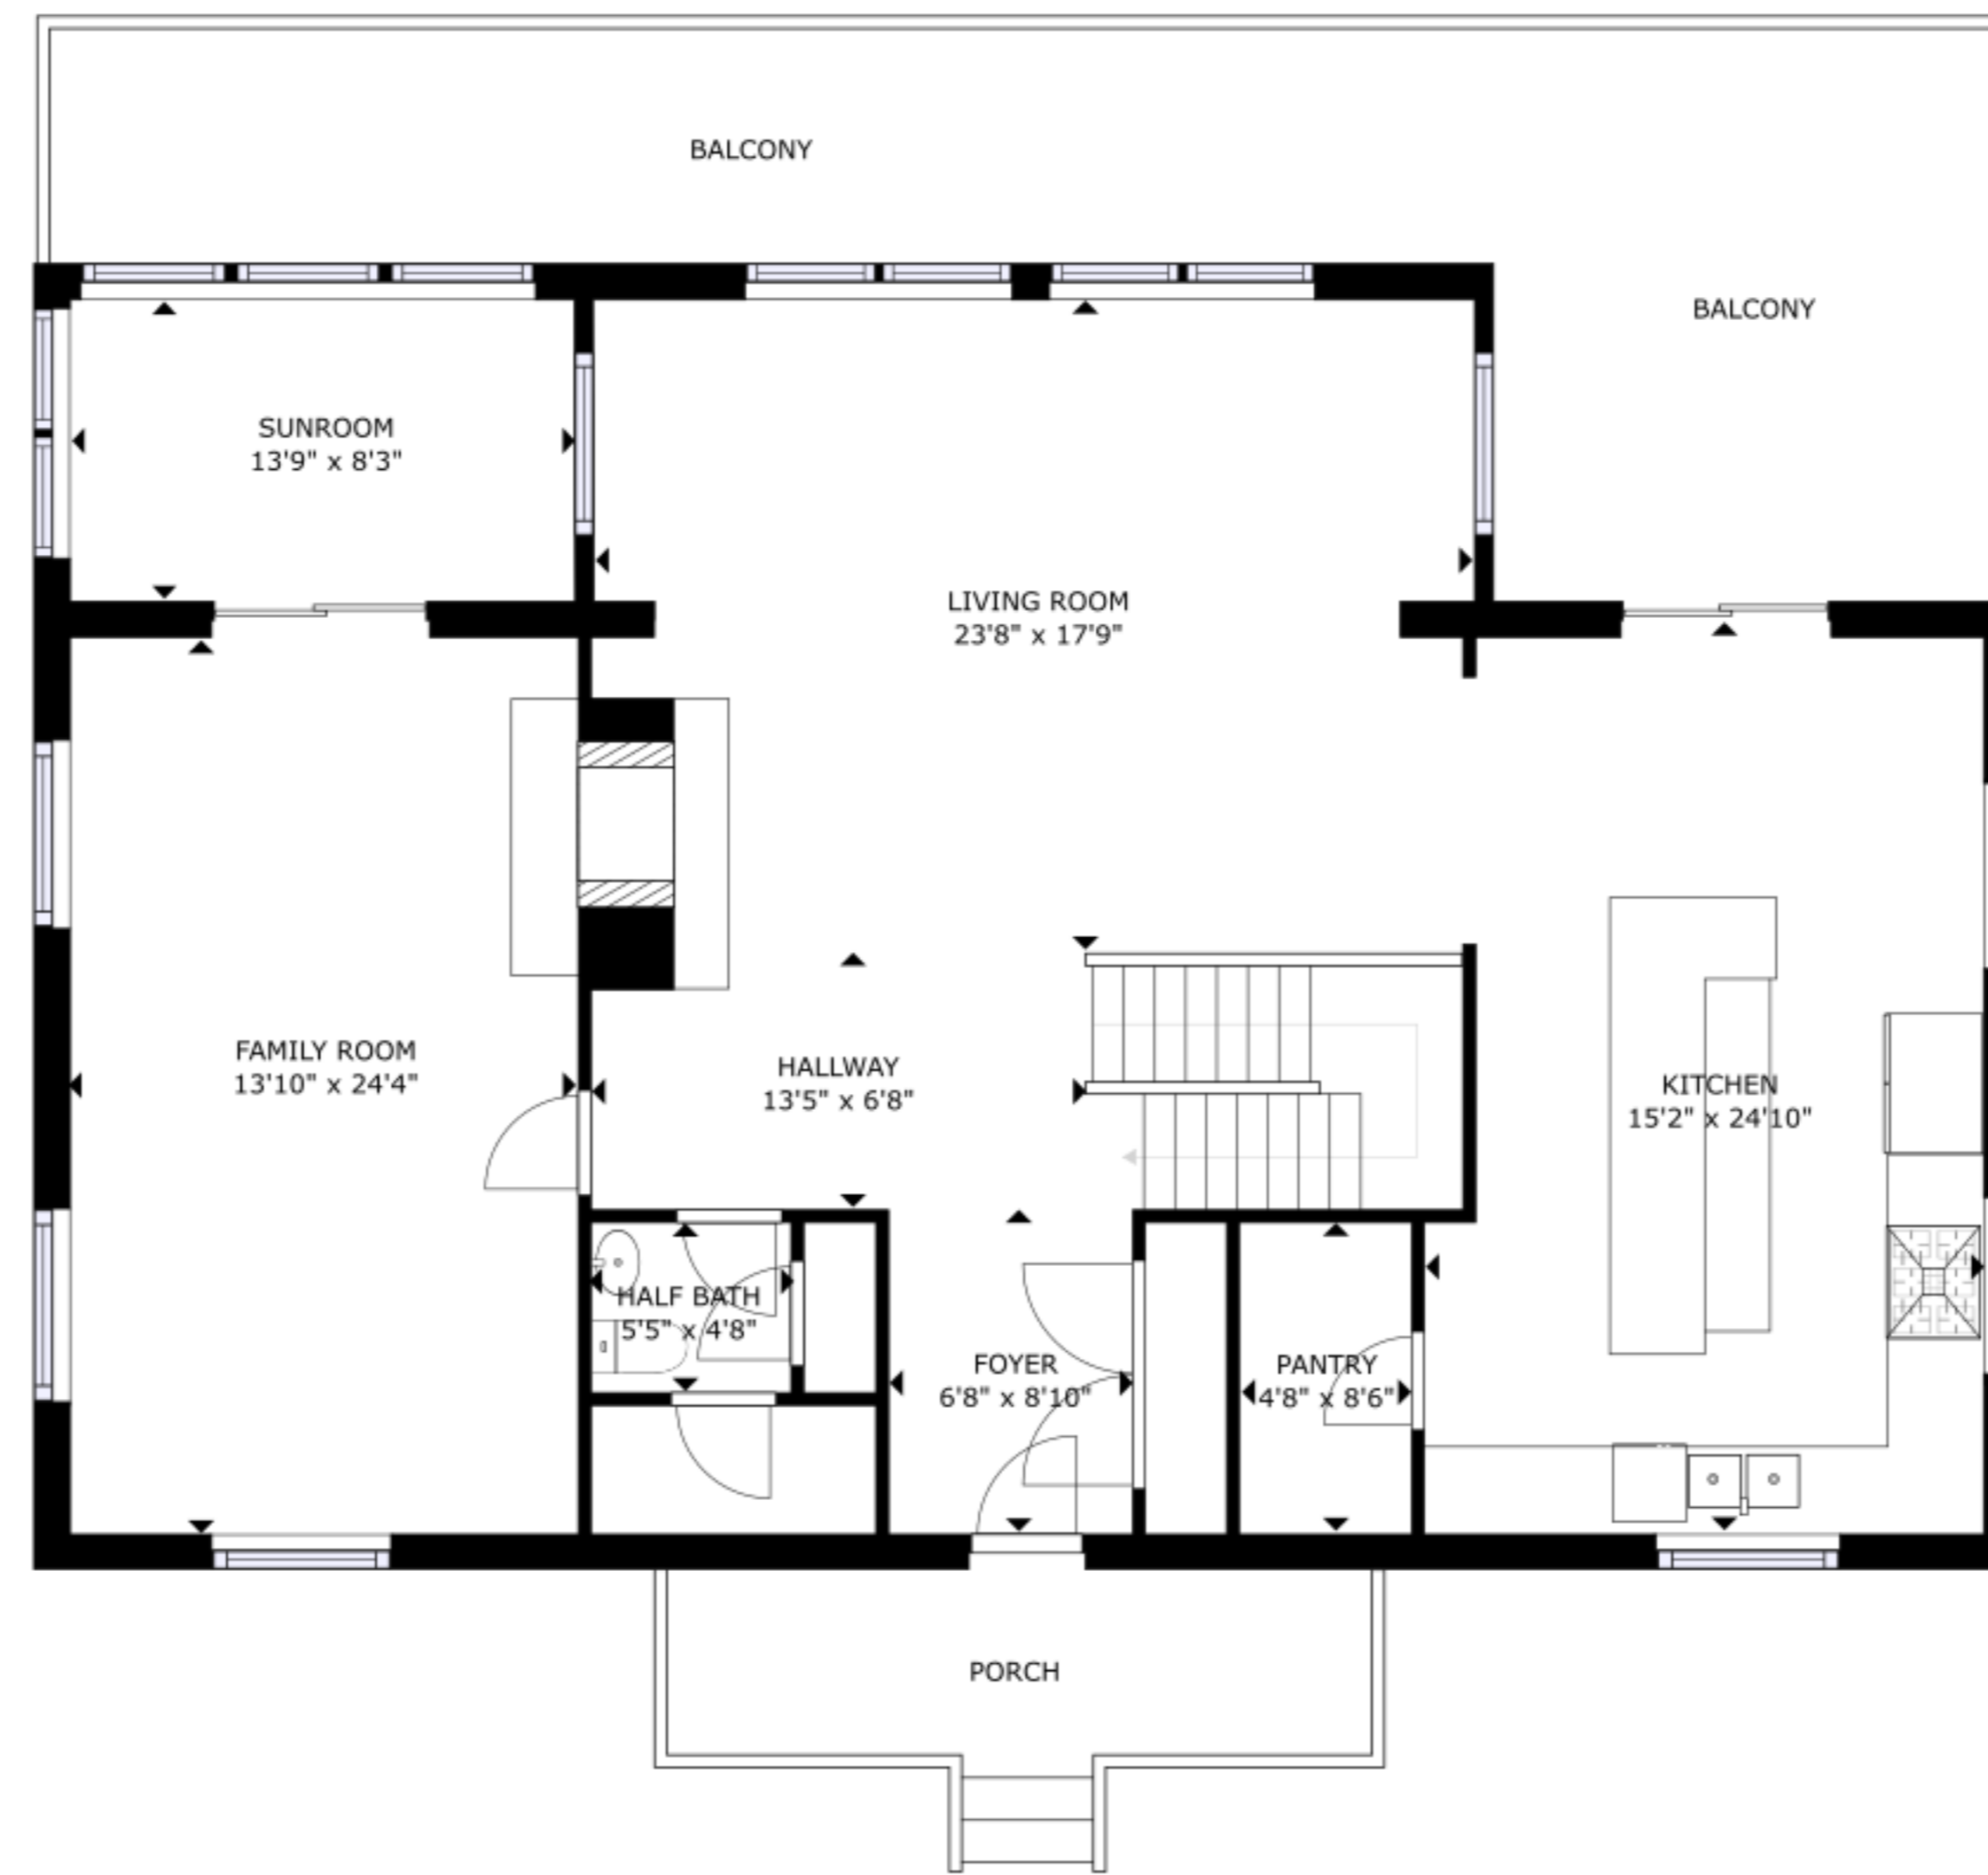

FLOOR 1

FLOOR 2

FLOOR 3

GROSS INTERNAL AREA
 FLOOR 1: 1439 sq ft, FLOOR 2: 1642 sq ft, FLOOR 3: 1047 sq ft
 TOTAL: 4128 sq ft
 SIZES AND DIMENSIONS ARE APPROXIMATE, ACTUAL MAY VARY.