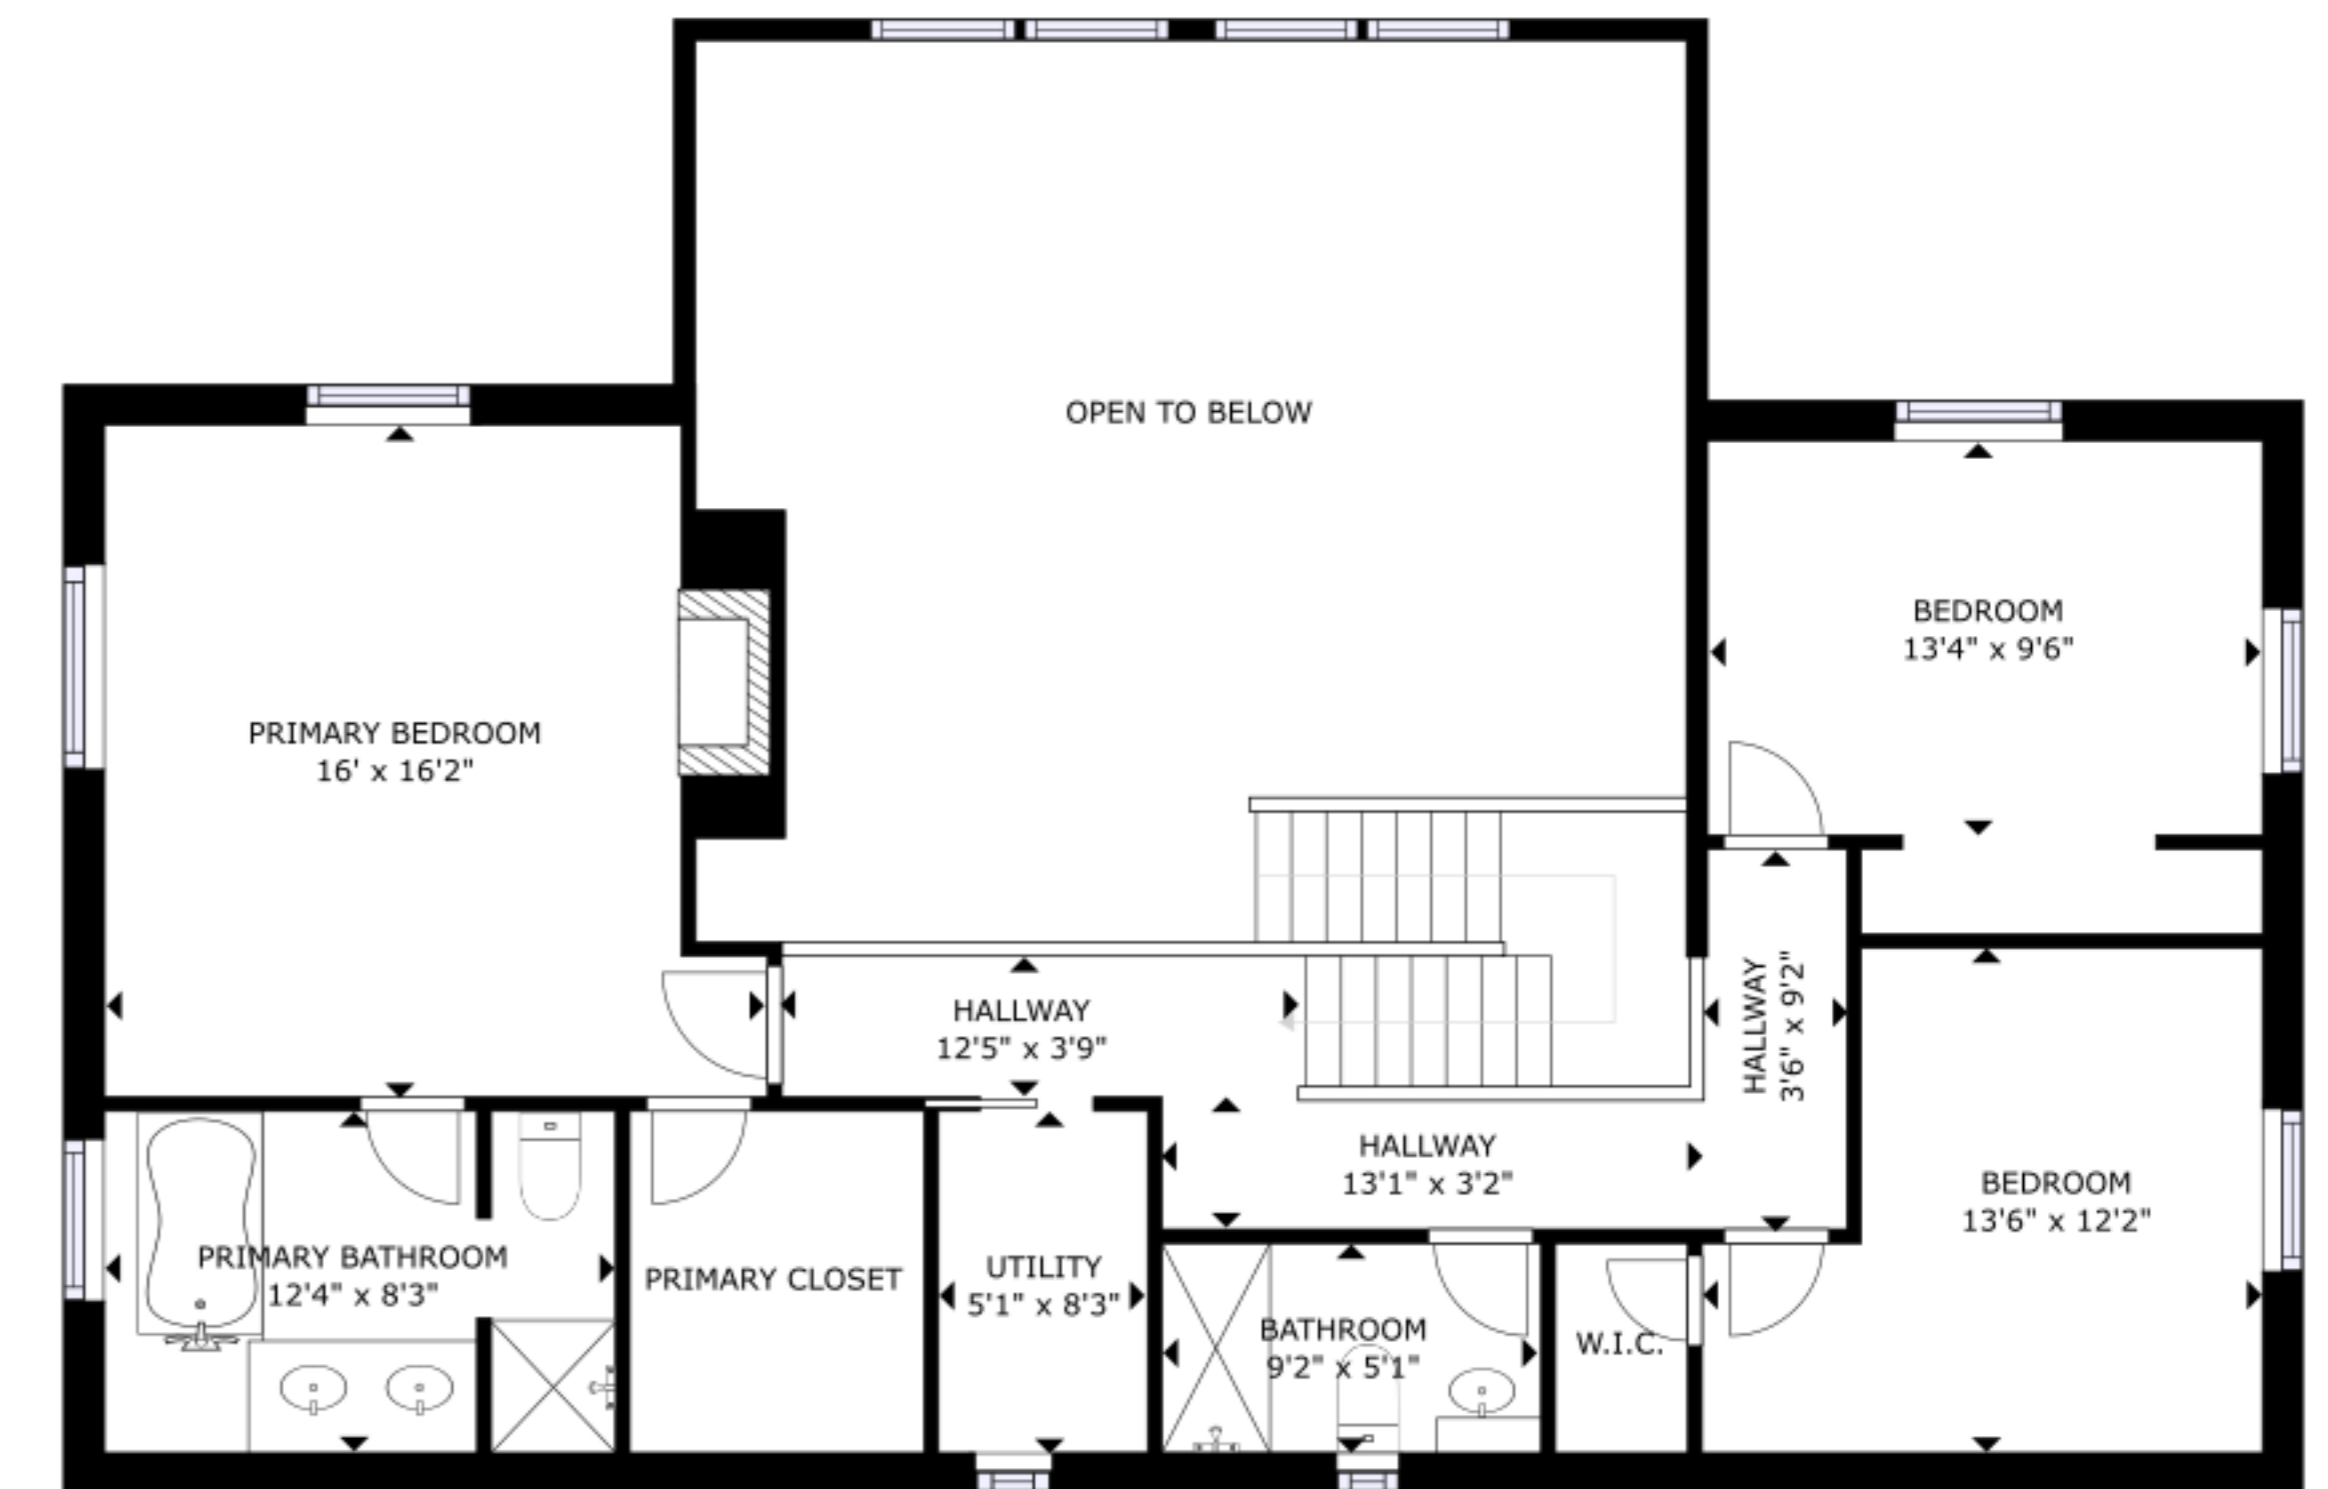

FLOOR 1

FLOOR 2

FLOOR 3

GROSS INTERNAL AREA
 FLOOR 1: 1439 sq ft, FLOOR 2: 1642 sq ft, FLOOR 3: 1047 sq ft
 TOTAL: 4128 sq ft
 SIZES AND DIMENSIONS ARE APPROXIMATE, ACTUAL MAY VARY.